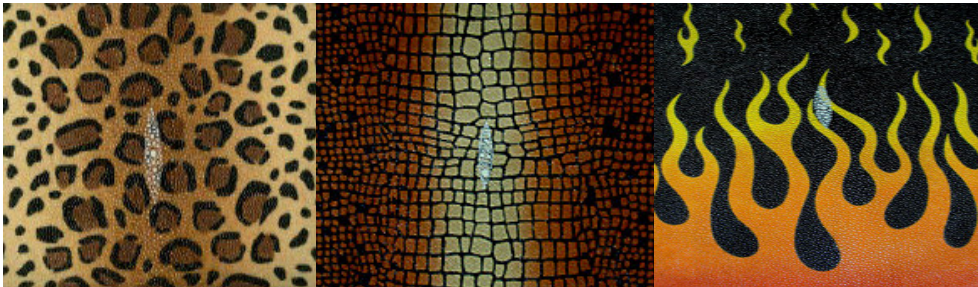

Antique
Brown Zebra

Black/White
Zebra

Pink/White
Zebra

Black/White Zebra—
Pink Stripe

Tribal

Pink/Black
Zebra

Gold/Black
Zebra

Metallic Black

Metallic Midnight
Blue

Stingray Colors

Spider Web
(also available in red
and blue)

Skull &
Crossbones

Scorpion

Camo

Autumn Camo

Pink Camo

Pink Pozzi

Blue Pozzi

Cheetah

Earth Tone
Gator Print

Flames

**New colors coming soon!*

To request a color not seen...
Please call 800.669.2535