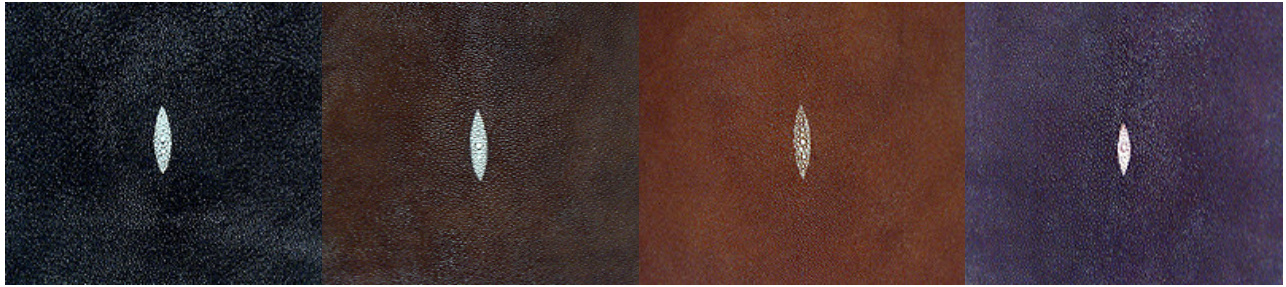

Stingray Colors

Black

Choc Brown

Cognac

Purple

Turquoise

Red

Pink

Antique
Brown Zebra

Black/White
Zebra

Pink/White
Zebra

Black/White Zebra—
Pink Stripe

Tribal

Pink/Black
Zebra

Gold/Black
Zebra

Metallic Black

Metallic Midnight
Blue

Stingray Colors

Spider Web
(also available in red
and blue)

Skull &
Crossbones

Scorpion

Camo

Autumn Camo

Pink Camo