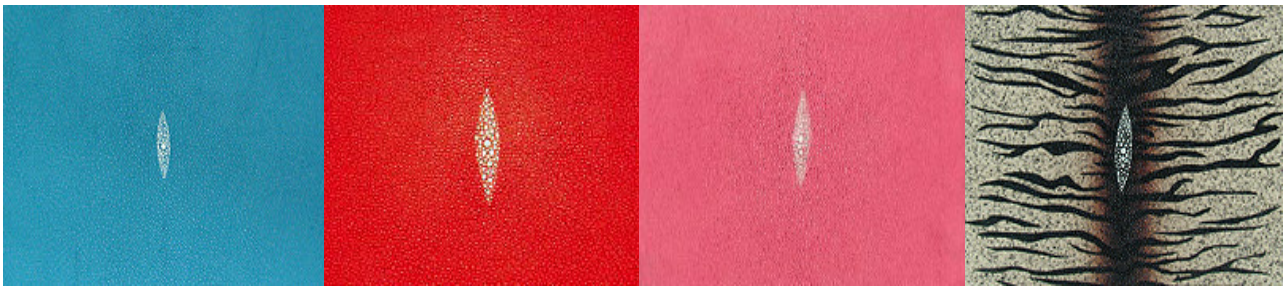

Stingray Colors

Black

Choc Brown

Cognac

Purple

Turquoise

Red

Pink

Antique
Brown Zebra

Black/White
Zebra

Pink/White
Zebra

Black/White Zebra—
Pink Stripe

Tribal

Pink/Black
Zebra

Gold/Black
Zebra

Metallic Black

Metallic Midnight
Blue

Stingray Colors

Spider Web
(also available in red
and blue)

Skull &
Crossbones

Scorpion

Camo

Autumn Camo

Pink Camo